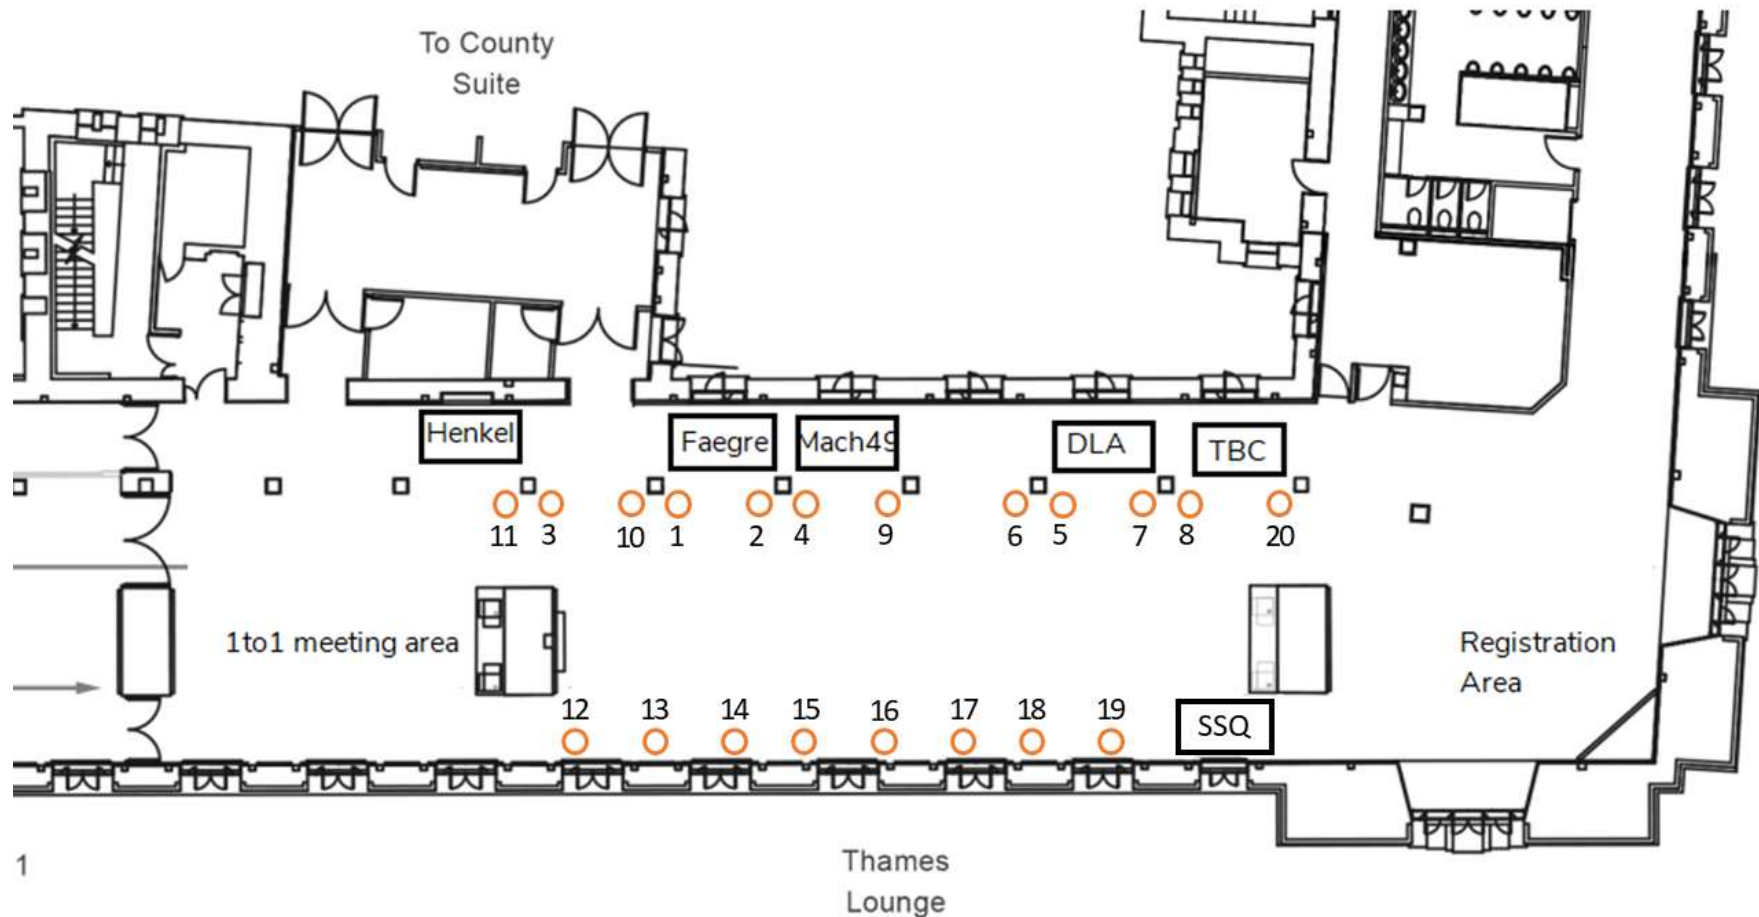

## SETsquared Investment Showcase at GCV Symposium Floorplan

- |                       |                              |                                  |                                |
|-----------------------|------------------------------|----------------------------------|--------------------------------|
| 01. iCOMAT            | 06. Cineon Training Limited  | 11. Our Rainwater                | 16. SpatialCortex Technologies |
| 02. Naturbeads        | 07. Natural Building Systems | 12. Oxford Brain Diagnostics Ltd | 17. Truu Ltd                   |
| 03. EnvopAP Limited   | 08. xim Ltd (Lifelight)      | 13. CyberSiARA                   | 18. Verv Energy                |
| 04. Milbotix          | 09. Inovo Robotics           | 14. Senseful AI Ltd              | 19. WASE                       |
| 05. Good With Limited | 10. New Motion Labs          | 15. Siloton                      | 20. SENISCA Ltd                |